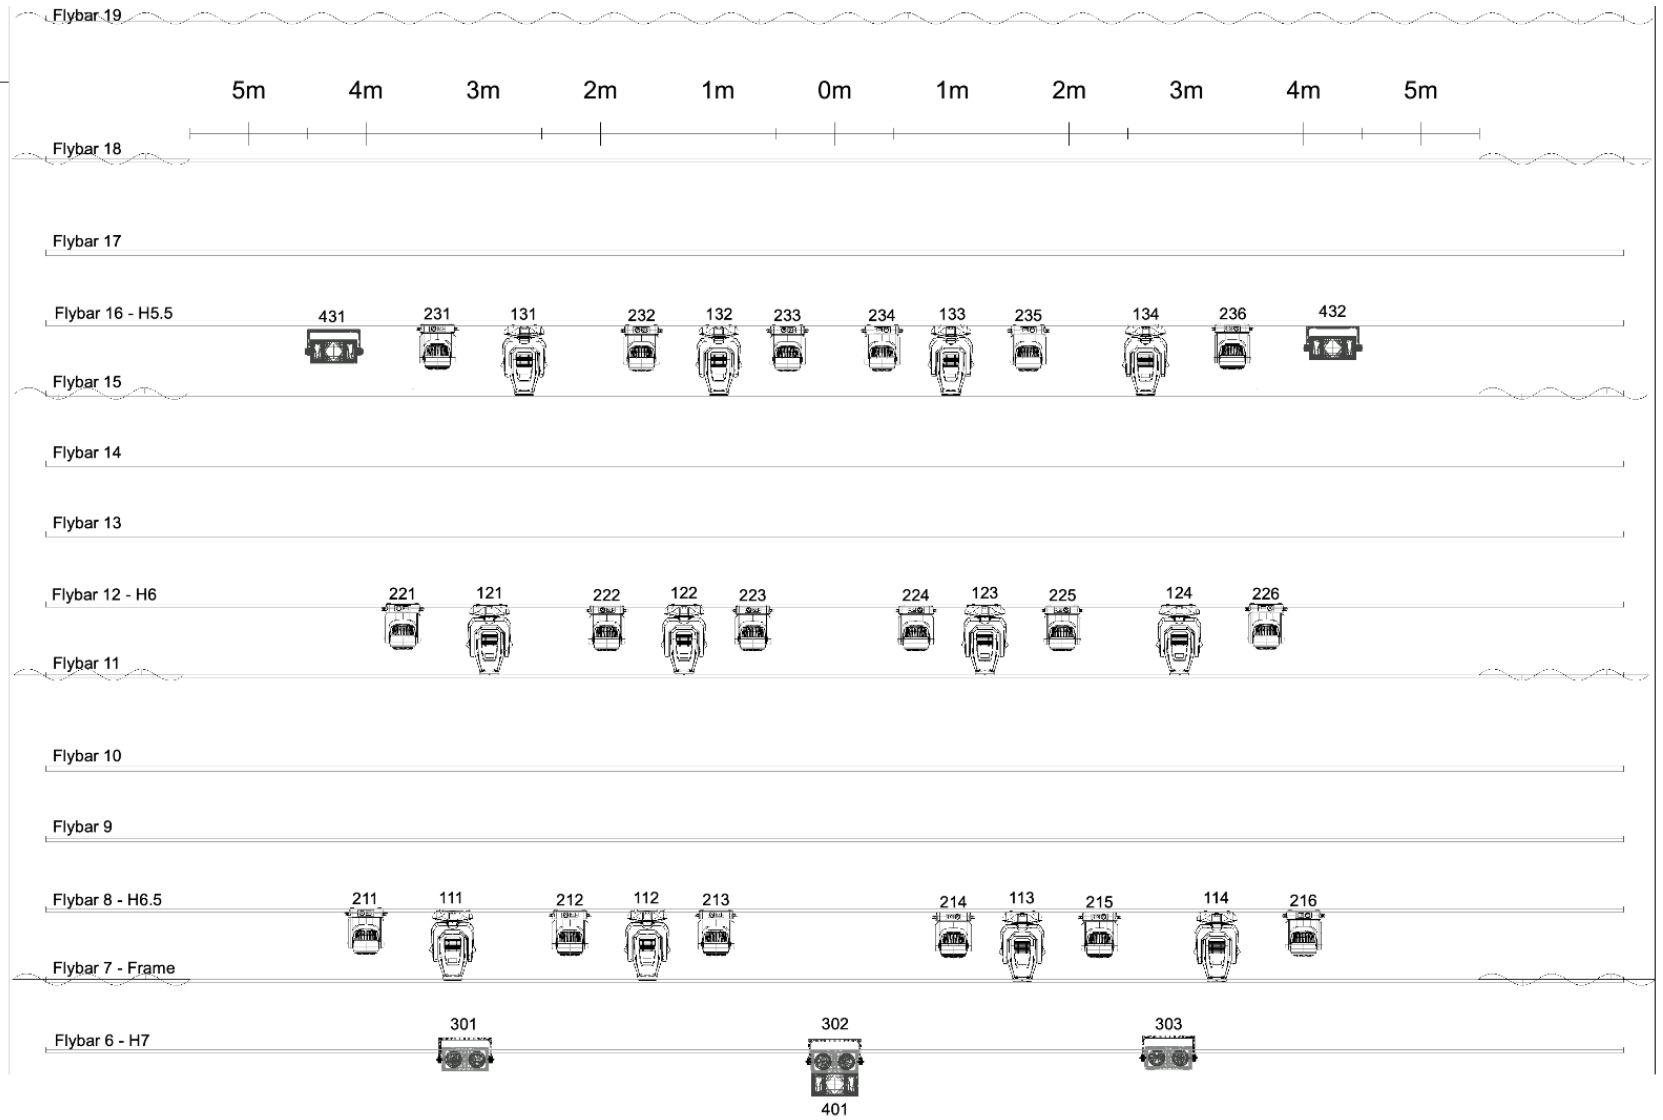

Floor set – sACN 31

On request we can build the floor set with your light technician at the day of the event.

Floor set – sACN 31

601	Robe	DL4X	Floor	31.1	Mode 1
602	Robe	DL4X	Floor	31.36	Mode 1
603	Robe	DL4X	Floor	31.71	Mode 1
604	Robe	DL4X	Floor	31.106	Mode 1
605	Robe	DL4X	Floor	31.141	Mode 1
606	Robe	DL4X	Floor	31.176	Mode 1
701	Robe	LedBeam150	Floor	31.211	Mode 2
702	Robe	LedBeam150	Floor	23.227	Mode 2
703	Robe	LedBeam150	Floor	31.243	Mode 2
704	Robe	LedBeam150	Floor	31.259	Mode 2
705	Robe	LedBeam150	Floor	31.275	Mode 2
706	Robe	LedBeam150	Floor	31.291	Mode 2
707	Robe	LedBeam150	Floor	31.307	Mode 2
708	Robe	LedBeam150	Floor	31.323	Mode 2
501	Pea Soup	Phantom	Floor	31.512	1 channel

Stage Plot

Top

Symbol key

-  Ayrton Zonda 3 FX (mode 2 - 50ch) (18x)
-  JB Lighting P9 (mode 2 - 39ch) (12x)
-  ROXX S2 Strobe (Simple mode - 15ch) (3x)
-  ROXX B2 FC Blinder (DWE+ 9ch) (3x)

AUDIENCE

Flybar list