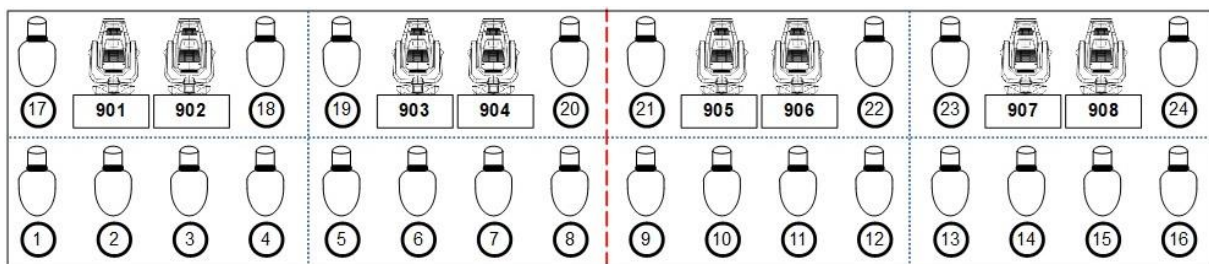

SACN 193 Moving Frontlight

nr.	Brand	Type	Location	DMX	Mode
901	JB Lighting	P12 Profile	Front bridge down	193.1	Mode 2
902	JB Lighting	P12 Profile	Front bridge down	193.64	Mode 2
903	JB Lighting	P12 Profile	Front bridge down	193.127	Mode 2
904	JB Lighting	P12 Profile	Front bridge down	193.190	Mode 2
905	JB Lighting	P12 Profile	Front bridge down	193.253	Mode 2
906	JB Lighting	P12 Profile	Front bridge down	193.316	Mode 2
907	JB Lighting	P12 Profile	Front bridge down	193.379	Mode 2
908	JB Lighting	P12 Profile	Front bridge down	193.442	Mode 2

Front Plot

Down

Up

SACN 191 House Dimmers

Selecon

Profile 1200w

Front bridge

Single Dim

SACN 191 House Light

1	Walk-in hall light / classic	House + stage	191.501	Single Dim	Full House
2	show hall light / classic	House	191.502	Single Dim	Full House
3	Hall light excl LED uplight	House	191.503	Single Dim	House
4	LED R	House	191.504	Single Dim	Uplight R
5	LED G	House	191.505	Single Dim	Uplight G
6	LED B	Stage	191.506	Single Dim	Uplight B