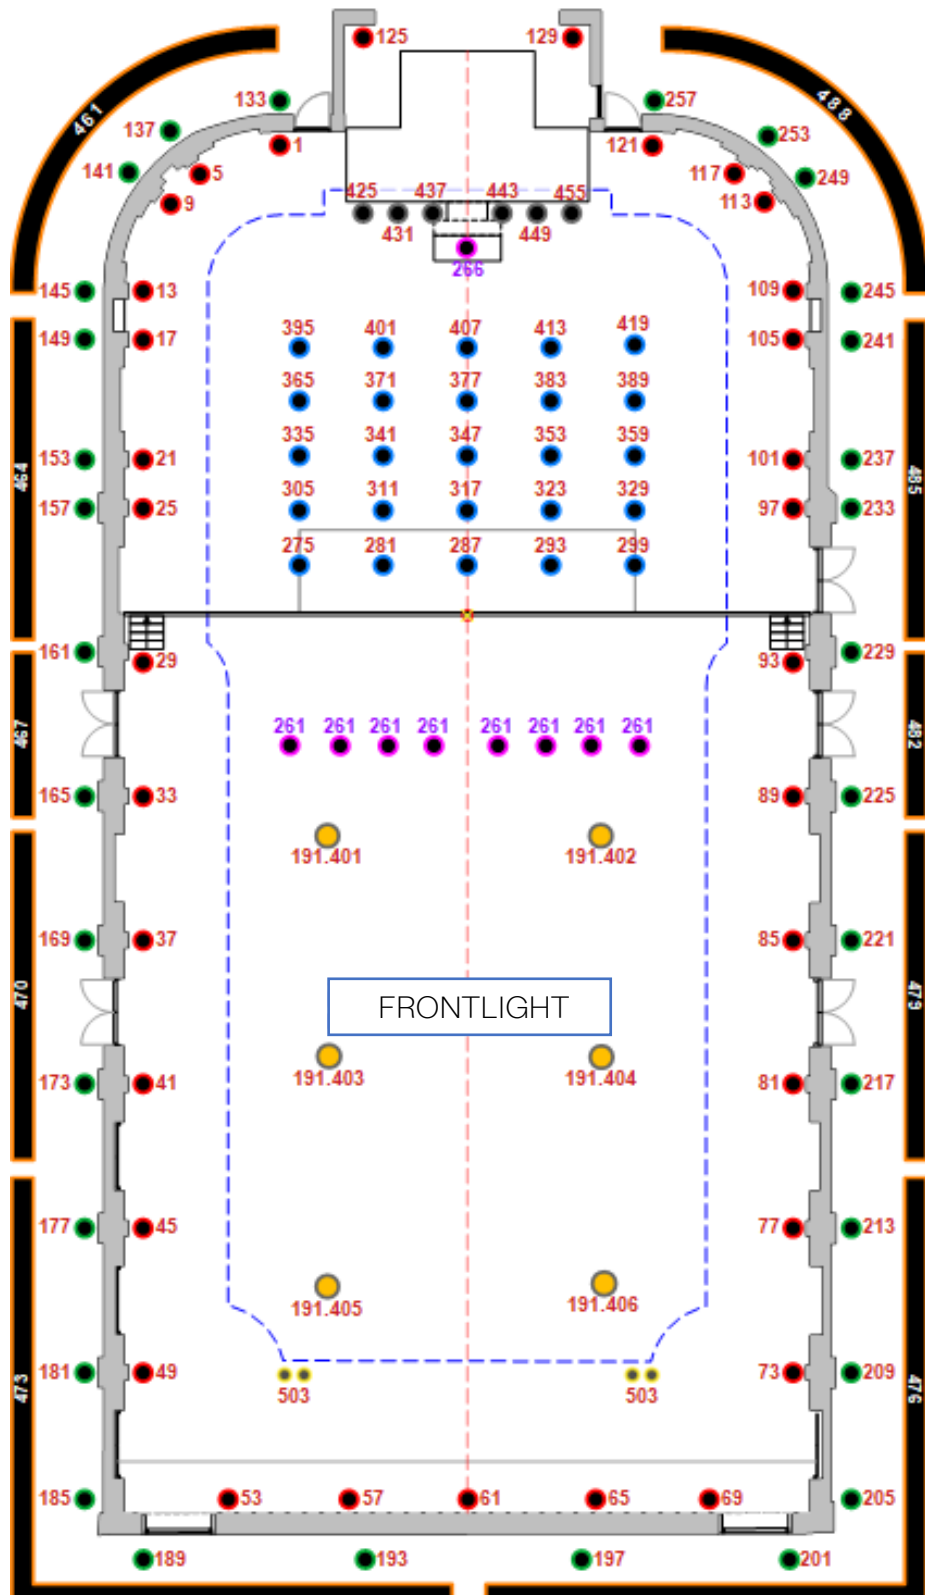

House lights (separate)

If you like to use all of the house lights separate. Please patch the following:

sACN 191.502 together with:

sACN 192:

- **Uplights**
  RGBW Par (65x)
- **Orgel**
  ROXX TW+ (6ch direct) (6x)
- **Organist**
  Colorsource Par 5ch (1x)
- **Orkest Top**
  ROXX TW+ (6ch direct) (25x)
- **Orkest Front**
  Colorsource Par 5ch (8x)
- **Koof**
  RGB Strip (10x)